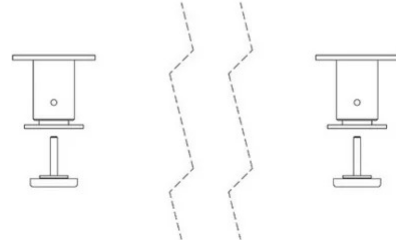

## ACCESSORIES

Typology

colors

Utilisation

Indoor

---

kit 2 wall supports to fix the panel without light to the wall

---

Family 2 wall supports kit Hush  
Typology  
Utilisation Indoor

---

**Dimensions**

Weight 0.4 Kg

**Materials**

Structure aluminium

---

**Certifications**